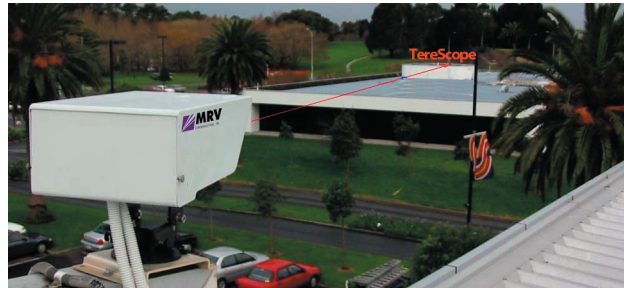

CASE STUDY

Carich Computer Gym TereScope 10

Network Engineer Alan T with TS10 on roof of

Ethernet optical wireless link seen from Computer

Location: Auckland, New Zealand	Company: Carich NZ
Protocol: Ethernet	Rate: 10 Mbps
Distance: 200 meters	Mounting: Rooftop

Carich New Zealand is a computer training institution that offers training for novices and professionals alike to qualify for internationally recognized qualifications.

What is unique is that the campus is open from 6.30am to 10.30pm, six days a week.