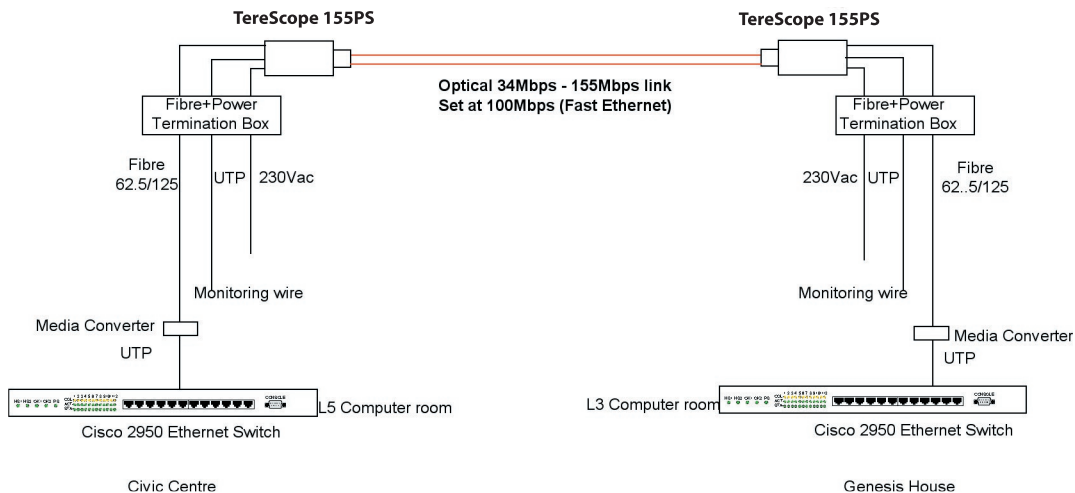

The Solution

Manukau City Council thought outside the square and linked the remote building with an optical wireless link from MRV, a TereScope 155PS (model TS3303) running at 100 Mbps Ethernet.

The IS Operations Manager Peter Etchells has past experience with microwave radio links, however 100 Mbps Ethernet radios were simply too costly and would not have met the tight schedule.

on time and assisted in solving last minute network hiccup just prior to the users shifting office

Conclusion:

Manukau City Council has 50 users operating from 2 separate locations, yet they are connected to the same computer resources as users in the Civic Center.

Link connection diagram