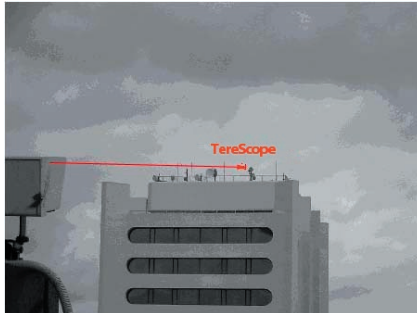

CASE STUDY

Manukau City Council TereScope 155 Protocol Select

View from TS3303 at Genesis House to Council Civic Centre

IS Manager Peter Etchells, fast deployment of optical wireless link

Location: Auckland, New Zealand	Company: Manukau City Council
Protocol: Fast Ethernet	Rate: 100 Mbps
Environment: City center	Mounting: Outside corner of structures and behind windows