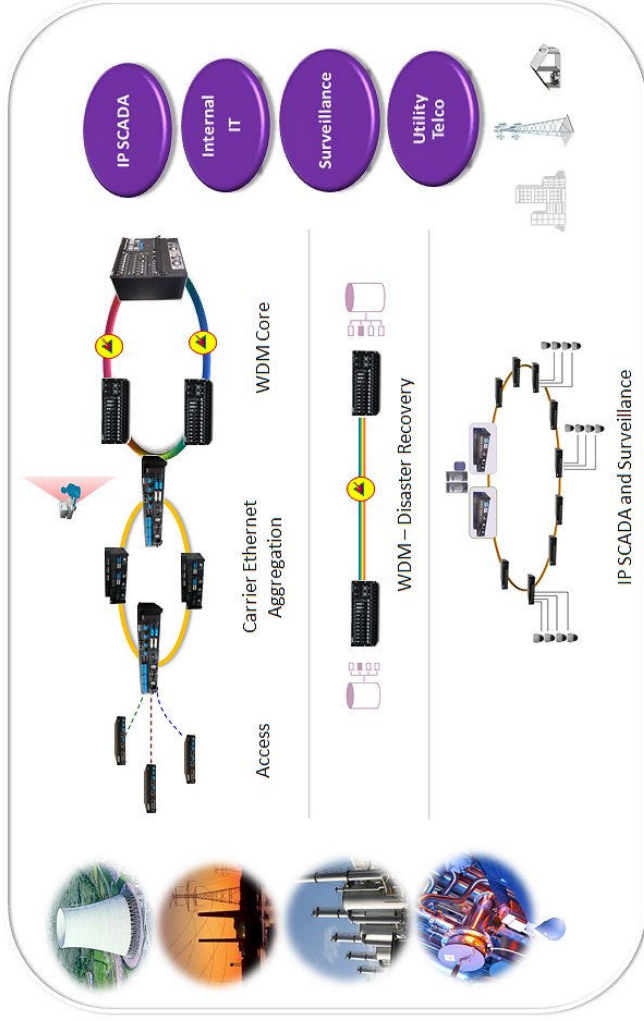

MRV Delivering Carrier-Grade Packet Transport Infrastructures for Utilities – Application brief

The rapid changes in the telecommunications market and recent economic pressures to increase revenues have created new opportunities for utility companies.

High capacity infrastructure based on fiber optics are widely deployed by; oil, power, electric, gas and water companies, offering a wide range of highly developed mission-critical applications for providing both internal and external networking services.

MRV has a proven track record in dozens of utility projects worldwide. Our broad experience with complex projects has created superior value for our customers who deploy reliable, cost-effective and flexible network solutions, based on in-house technologies along with an innovative customer-driven approach.

MRV Optiswitch® and LambdaDriver® Solutions

- ✓ End-to-end converged services
- ✓ Fast service activation
- ✓ Carrier-grade resiliency
- ✓ Cost effective solution
- ✓ Flexibility in network design
- ✓ End-to-end Service Management

MRV Solution enables

IP SCADA

- Supervisory Control and Data Acquisition of industrial element over Ethernet/IP networks using OptiSwitch
- Long range fiber optics communication and G.SHDSL mid band
- Extreme operating temperature
- Point & click management

Internal IT

- Fail-safe operation and disaster recovery over fiber for data centers and mission-critical application using LambdaDriver WDM
- Enterprise L2-L3 networking and Power over Ethernet (PoE)
- GE and 10GE Optical Wireless Connectivity between buildings

Surveillance

- Scalable solution to thousands of cameras and sensors
- Resilient – fully redundant ring and mesh based network
- Hardened for extreme environments
- Small form factor (compact) system design
- Variety of connectivity methods:
  - Fiber optics (short, long range, BX, CWDM & DWDM)
  - G.SHDSL bonded copper
  - Optical wireless
- Point & Click operation and management

Utility Telco (U-TELCO)

- Telecommunication & Data communication services for 3rd party operators and business
- End-to-End Packet Optical Ethernet solution from access to backbone using OptiSwitch Carrier Ethernet and Lambda Driver WDM Transport solution
- Leased line (Private) services, multiplexed virtual Point-to-Point and Multi-Points services
- End-to-end Point & Click services provisioning and management